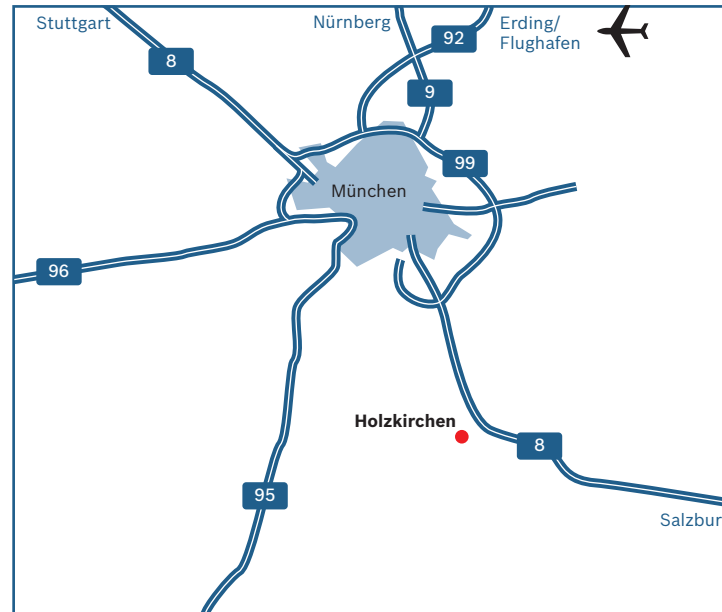

Location Holzkirchen

Bosch Engineering

Arriving by car

From the direction of Stuttgart:

A8 (E52) up to Intersection AB-Dreieck Gröbenzell, Eschenrieder Spange

A99 direction of Salzburg up to Kreuz München-Süd

From the direction of Nürnberg:

A9 (E45) up to intersection Kreuz München-Nord

A99 direction of Salzburg up to Kreuz München-Süd

From the airport München II (Franz-Josef-Strauss):

A92 (E53) up to AB-Kreuz Neufahrn
A9 (E45) up to intersection Kreuz München-Nord

A99 direction of Salzburg up to Kreuz München-Süd

From Intersection Kreuz München-Süd

Autobahn A8 (E45/E52) direction of Salzburg, Exit Holzkirchen. At the first junction turn right towards Föching. Follow the road and after about 270 meters Turn left into Bergfeldstraße.

Arriving by local transport

From München Central Station please take the suburban train line S 3 or the BOB to Holzkirchen. From here you take the bus (Number 5) until the bus stop „Holzk. Gewerbegebiet Nord“.