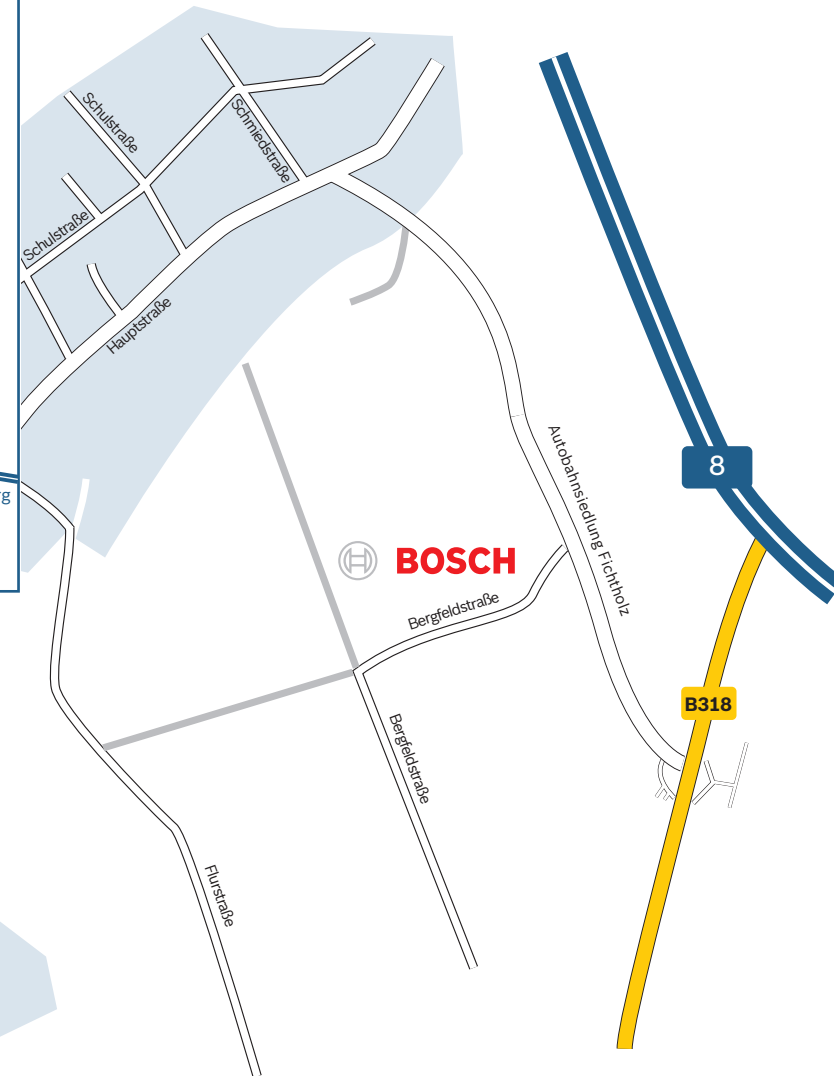

Location Holzkirchen

Bosch Engineering

Arriving by car

From the direction of Stuttgart:

A8 (E52) up to Intersection AB-Dreieck Gröbenzell, Eschenrieder Spange

A99 direction of Salzburg up to Kreuz München-Süd

From the direction of Nürnberg:

A9 (E45) up to intersection Kreuz München-Nord

A99 direction of Salzburg up to Kreuz München-Süd

From the airport München II (Franz-Josef-Strauss):

A92 (E53) up to AB-Kreuz Neufahrn
A9 (E45) up to intersection Kreuz München-Nord

A99 direction of Salzburg up to Kreuz München-Süd

From Intersection Kreuz München-Süd

Autobahn A8 (E45/E52) direction of Salzburg, Exit Holzkirchen. At the first junction turn right towards Föching. Follow the road and after about 270 meters Turn left into Bergfeldstraße.

Arriving by local transport

From München Central Station please take the suburban train line S 3 or the BOB to Holzkirchen. From here you take the bus (Number 5) until the bus stop „Holzk. Gewerbegebiet Nord“.