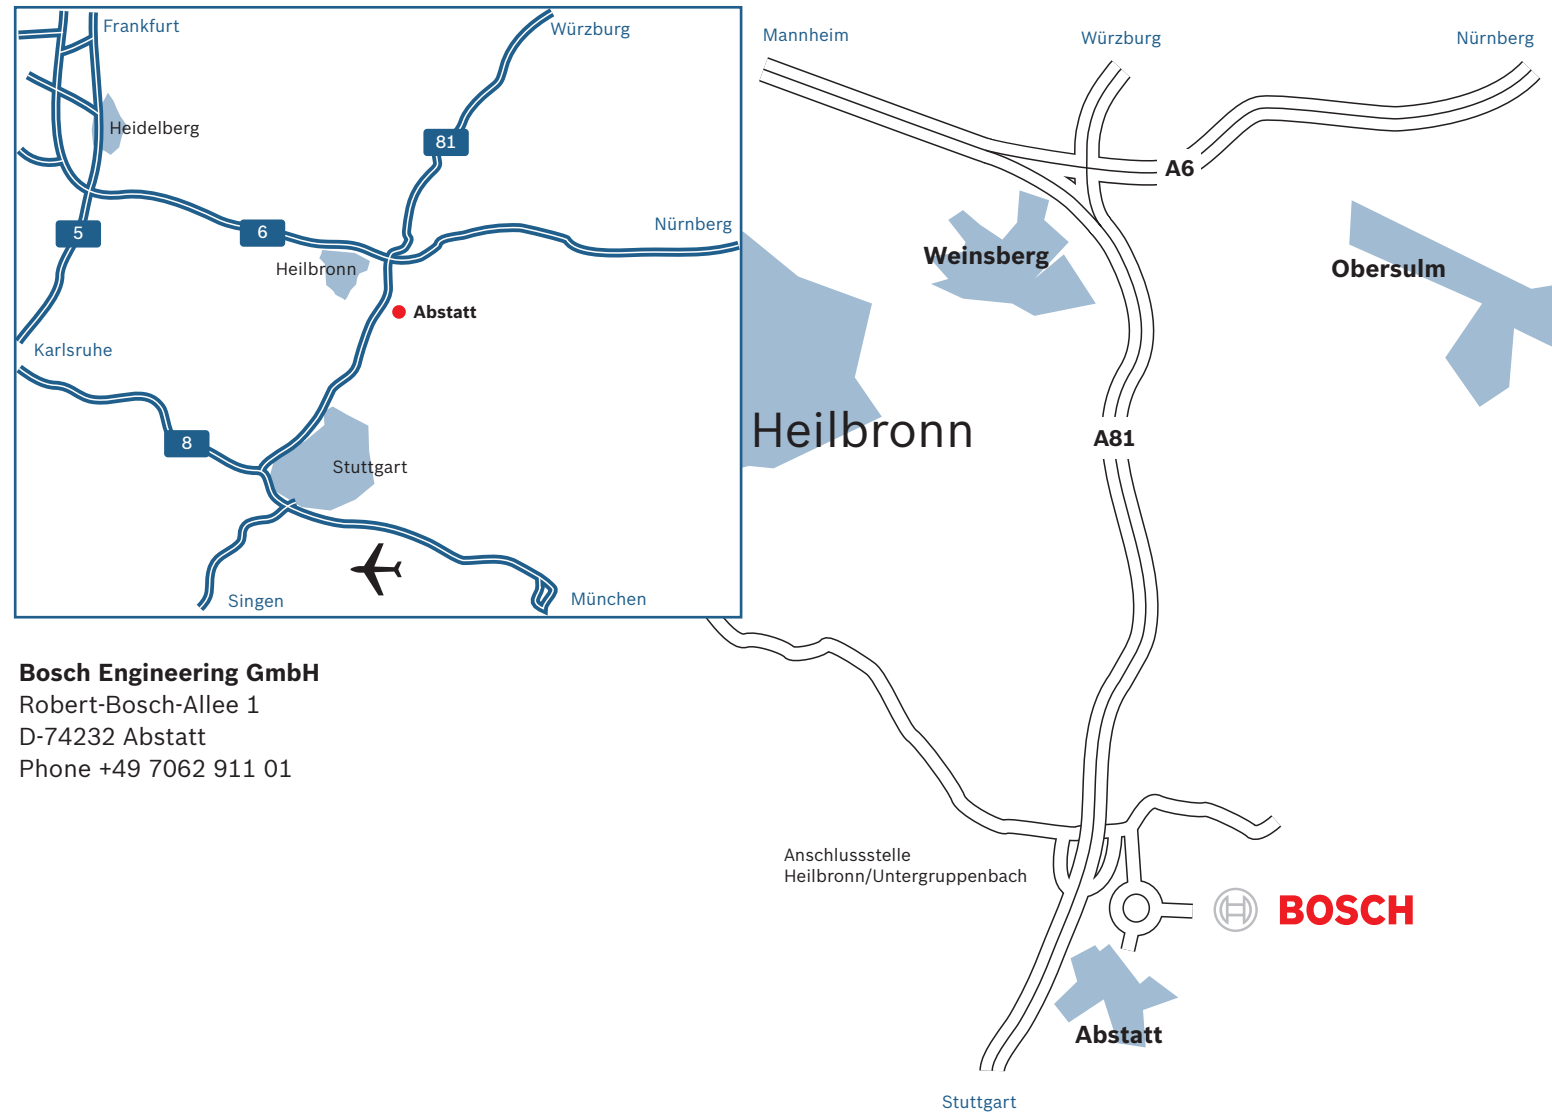

# Location **Abstatt**

Bosch Engineering

## Arrival by Car

Leave the A81 at exit 11 "Heilbronn/Untergruppenbach" and turn right. Then follow the signs in the direction of "BOSCH."

## Arrival by Public Transport

From the direction of Stuttgart:

Take the S-Bahn (city railway) line S4 from the Stuttgart Main Railway Station to Marbach. From there, take the bus to Beilstein. Then take the bus to Heilbronn and get off at the stop "Bosch-Abstatt."

From the direction of Heilbronn:

From the Heilbronn Bus Station, take the bus line 642 and get off at the stop "Bosch-Abstatt."